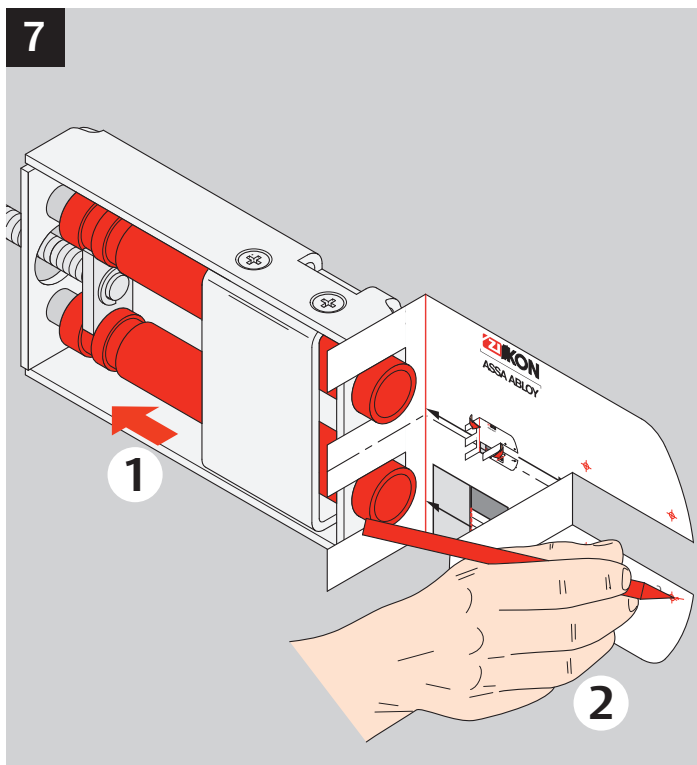

ASSA ABLOY is the global leader in door opening solutions dedicated to satisfying end-user needs for security, safety and convenience.

ZIKON

ASSA ABLOY

5

6

7

ASSA ABLOY
Sicherheitstechnik GmbH
Goerzallee 299
14167 Berlin
Phone +49 30 81 06-0
Fax +49 30 81 06-26 00
www.assaabloy.de