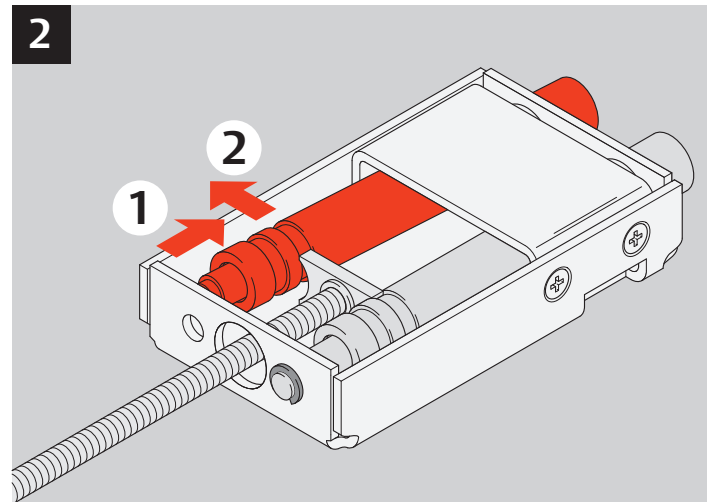

Montageanleitung
Türöffnungswinkel 110°

Mounting Instructions
Opening Angle 110°

ZIKON

ASSA ABLOY

P84 5 202 0A

Protectorriegel DRS
Protector Bar DRS

ASSA ABLOY, the global leader in
door opening solutions

ASSA ABLOY is the global leader in door opening solutions dedicated to satisfying end-user needs for security, safety and convenience.