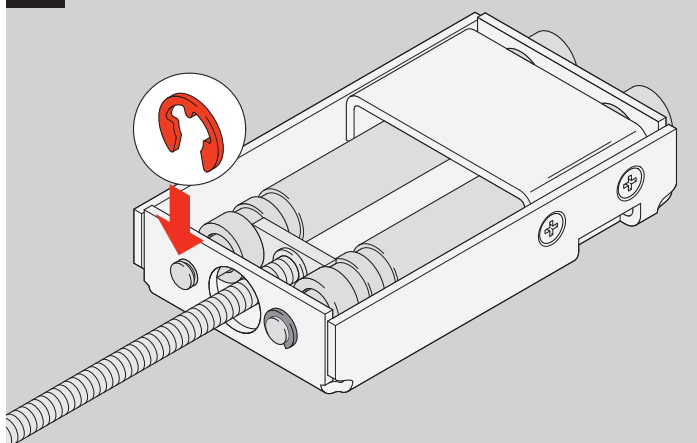

ASSA ABLOY is the global leader in door opening solutions dedicated to satisfying end-user needs for security, safety and convenience.

ZIKON

ASSA ABLOY

5