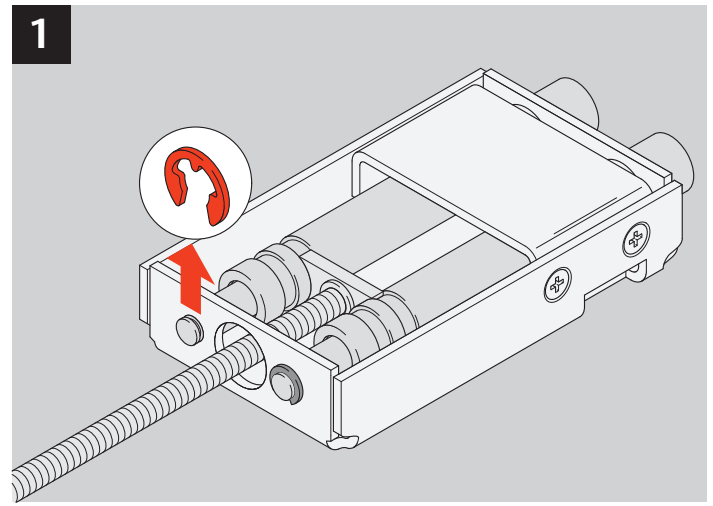

Montageanleitung
Türöffnungswinkel 110°

Mounting Instructions
Opening Angle 110°

ZIKON

ASSA ABLOY

P84 5 202 0A

Protectorriegel DRS
Protector Bar DRS

ASSA ABLOY, the global leader in
door opening solutions

ASSA ABLOY is the global leader in door opening solutions dedicated to satisfying end-user needs for security, safety and convenience.