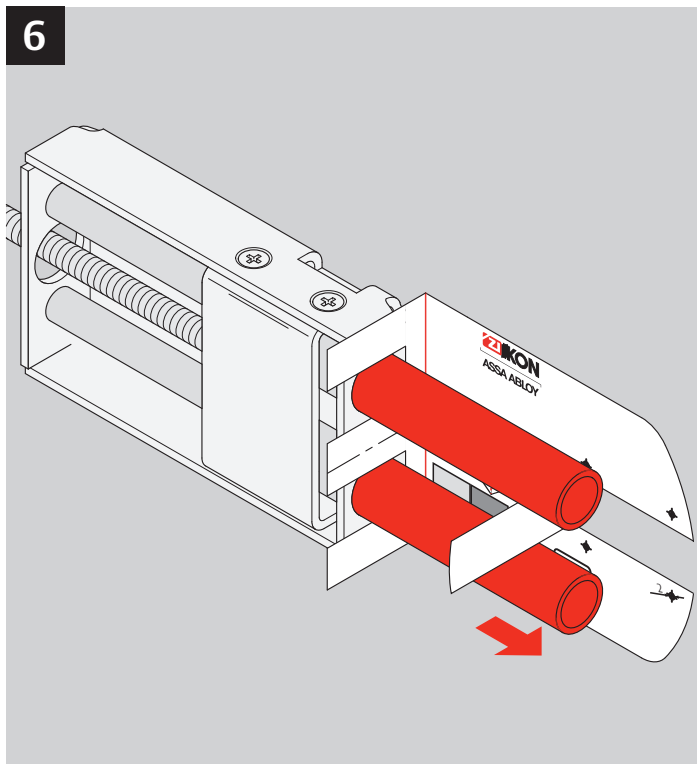

ASSA ABLOY is the global leader in door opening solutions dedicated to satisfying end-user needs for security, safety and convenience.

ZIKON

ASSA ABLOY

5

6

7

ASSA ABLOY
Sicherheitstechnik GmbH
Goerzallee 299
14167 Berlin
Phone +49 30 81 06-0
Fax +49 30 81 06-26 00
www.assaabloy.de