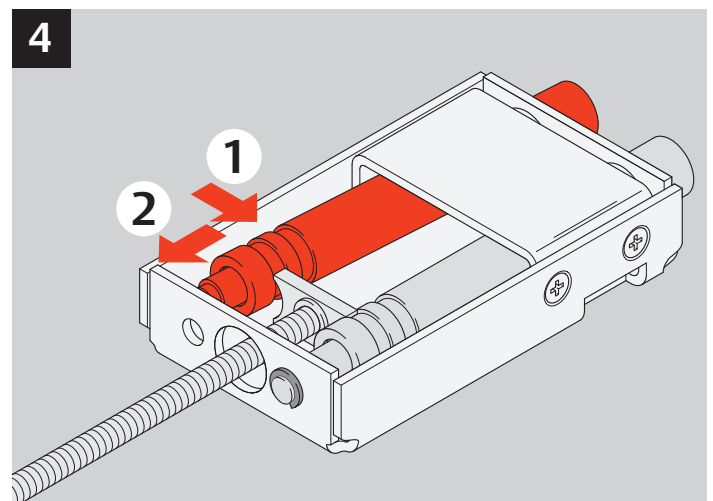

Montageanleitung
Türöffnungswinkel 110°

Mounting Instructions
Opening Angle 110°

ZIKON

ASSA ABLOY

P84 5 202 0A

Protectorriegel DRS
Protector Bar DRS

ASSA ABLOY, the global leader in
door opening solutions

ASSA ABLOY is the global leader in door opening solutions dedicated to satisfying end-user needs for security, safety and convenience.