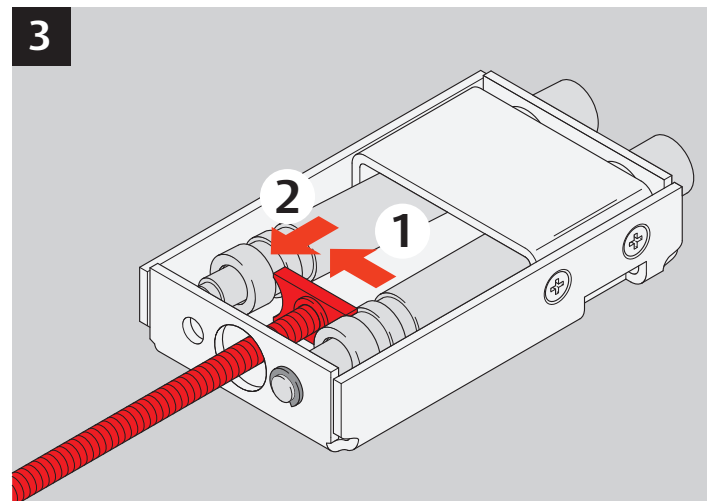

Montageanleitung
Türöffnungswinkel 110°

Mounting Instructions
Opening Angle 110°

ZIKON

ASSA ABLOY

P84 5 202 0A

Protectorriegel DRS
Protector Bar DRS

ASSA ABLOY, the global leader in
door opening solutions

ASSA ABLOY is the global leader in door opening solutions dedicated to satisfying end-user needs for security, safety and convenience.